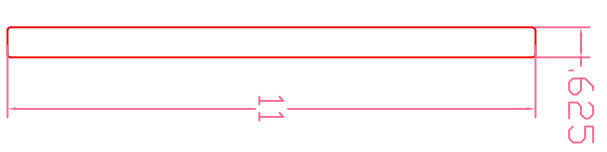

FASCIA

FASCIA END VIEW

FASCIA FRONT VIEW
.375" X 11" X 144"

FASCIA END VIEW

FASCIA FRONT VIEW
.4375" X 11" X 144"

FASCIA END VIEW

FASCIA FRONT VIEW
.50" X 11" X 144"

FASCIA END VIEW

FASCIA FRONT VIEW
.625" X 11" X 144"

FASCIA END VIEW

FASCIA FRONT VIEW
.75" X 11" X 144"