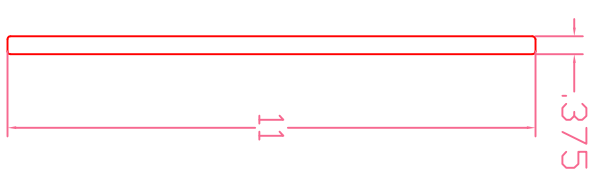

FASCIA

FASCIA END VIEW

FASCIA FRONT VIEW
.375" X 11" X 144"

FASCIA END VIEW

FASCIA FRONT VIEW
.4375" X 11" X 144"

FASCIA END VIEW

FASCIA FRONT VIEW
.50" X 11" X 144"

FASCIA END VIEW

FASCIA FRONT VIEW
.625" X 11" X 144"

FASCIA END VIEW

FASCIA FRONT VIEW
.75" X 11" X 144"