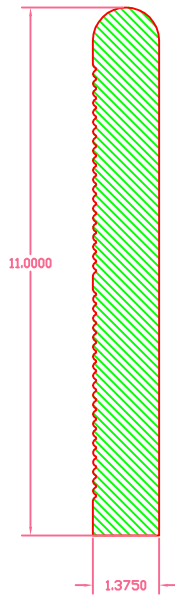

# STAIR TREAD

STAIR TREAD  
END VIEW

STAIR TREAD  
FRONT VIEW

STAIR TREAD  
TOP VIEW

1.375' x 11' x 48'